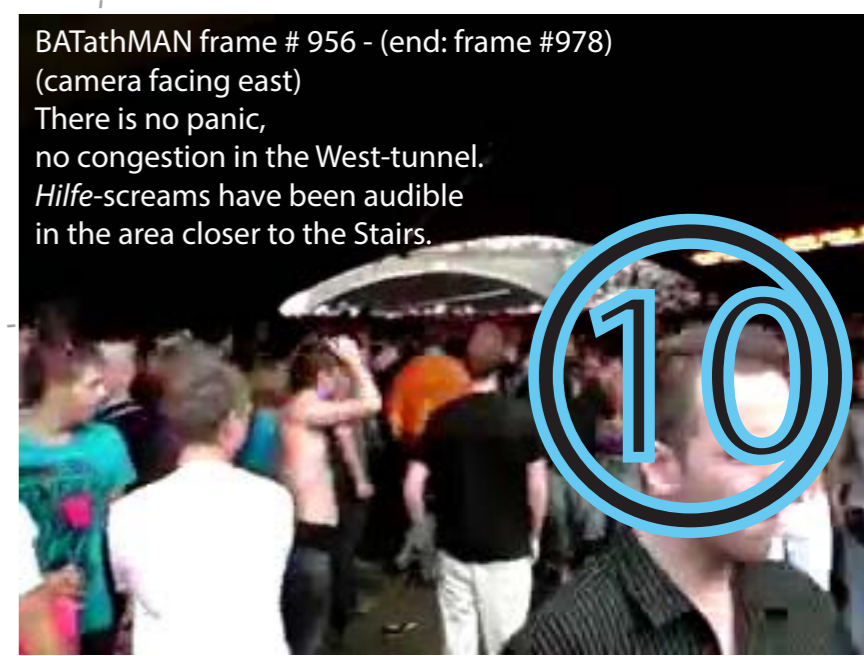

BATathMAN frame # 001
camera facing east

Terrain
above tunnel

fences

east-tunnel

lichtmast

BATathMAN frame # 046, camera zooms back to tunnel-end,
there is space to move, the floor is visible

fences

This footage can be viewed at:
<https://www.youtube.com/watch?v=dDG6LaxCads>
filmed by BATathMAN at 17h00m21s 24/7/10
length: 01m05s

Stairs

BATathMAN frame #537
(camera facing north-west)
Cameraman is leaving in the
direction of the "kleine Rampe".
There is enough space to walk,
no congestion. The cameraman
circles 360° while filming: it is
clear there is enough space,
and no panic.

BATathMAN frame #291
(camera facing down)
A presumably wounded person,
lifted by hands and feet, is taken
away by (a group of)
5 police-officers, leaving in
south-east-direction

BATathMAN frame #918
(camera facing north)
At the "kleine Rampe"
is enough space, no panic.

'kleine Rampe'

ER @ terrain
above tunnel

Legenda:

-  —  = corresponds with Frame and camera-angle
-  = corresponds with camera-position and direction
- = corresponds with camera-path

west-tunnel
part 2

BATathMAN frame # 956 - (end: frame #978)
(camera facing east)
There is no panic,
no congestion in the West-tunnel.
Hilfe-screams have been audible
in the area closer to the Stairs.