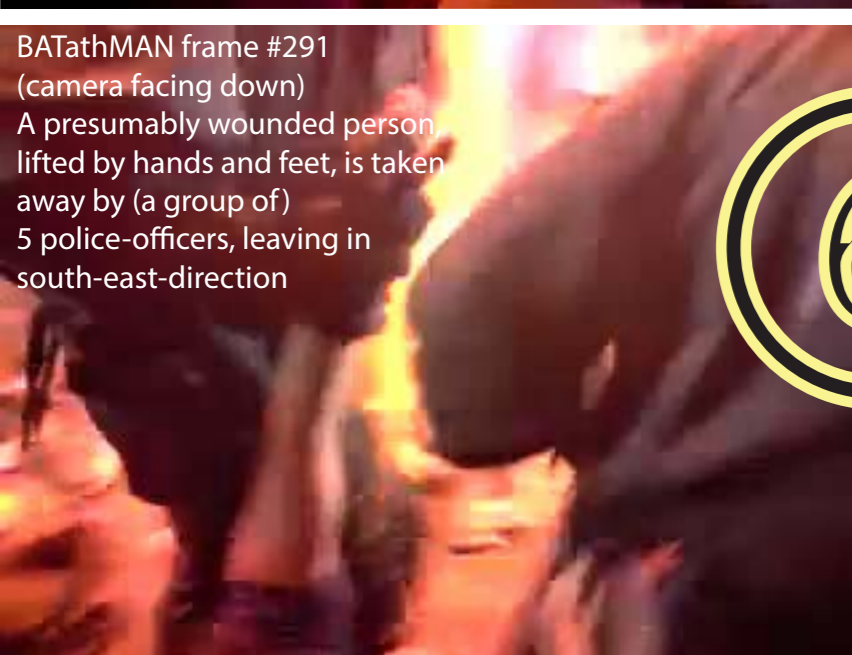

BATathMAN frame # 001
camera facing east

Terrain
above tunnel

fences

east-tunnel

lichtmast

BATathMAN frame # 046, camera zooms back to tunnel-end,
there is space to move, the floor is visible

fences

This footage can be viewed at:
<https://www.youtube.com/watch?v=dDG6LaxCads>
filmed by BATathMAN at 17h00m21s 24/7/10
length: 01m05s

Stairs

BATathMAN frame #537
(camera facing north-west)
Cameraman is leaving in the
direction of the "kleine Rampe".
There is enough space to walk,
no congestion. The cameraman
circles 360° while filming: it is
clear there is enough space,
and no panic.

BATathMAN frame #264
(camera facing south-west)
A ("our") Schupo is inside the
tunnel, talking (?) to waiting
audience (?) for a short while

Terrain
above tunnel

west-tunnel
part 1

BATathMAN frame #776
(camera facing south)
Cameraman arrives at the "kleine Rampe".
Enough space to walk, no panic.

BATathMAN frame #291
(camera facing down)
A presumably wounded person,
lifted by hands and feet, is taken
away by (a group of)
5 police-officers, leaving in
south-east-direction

BATathMAN frame #918
(camera facing north)
At the "kleine Rampe"
is enough space, no panic.